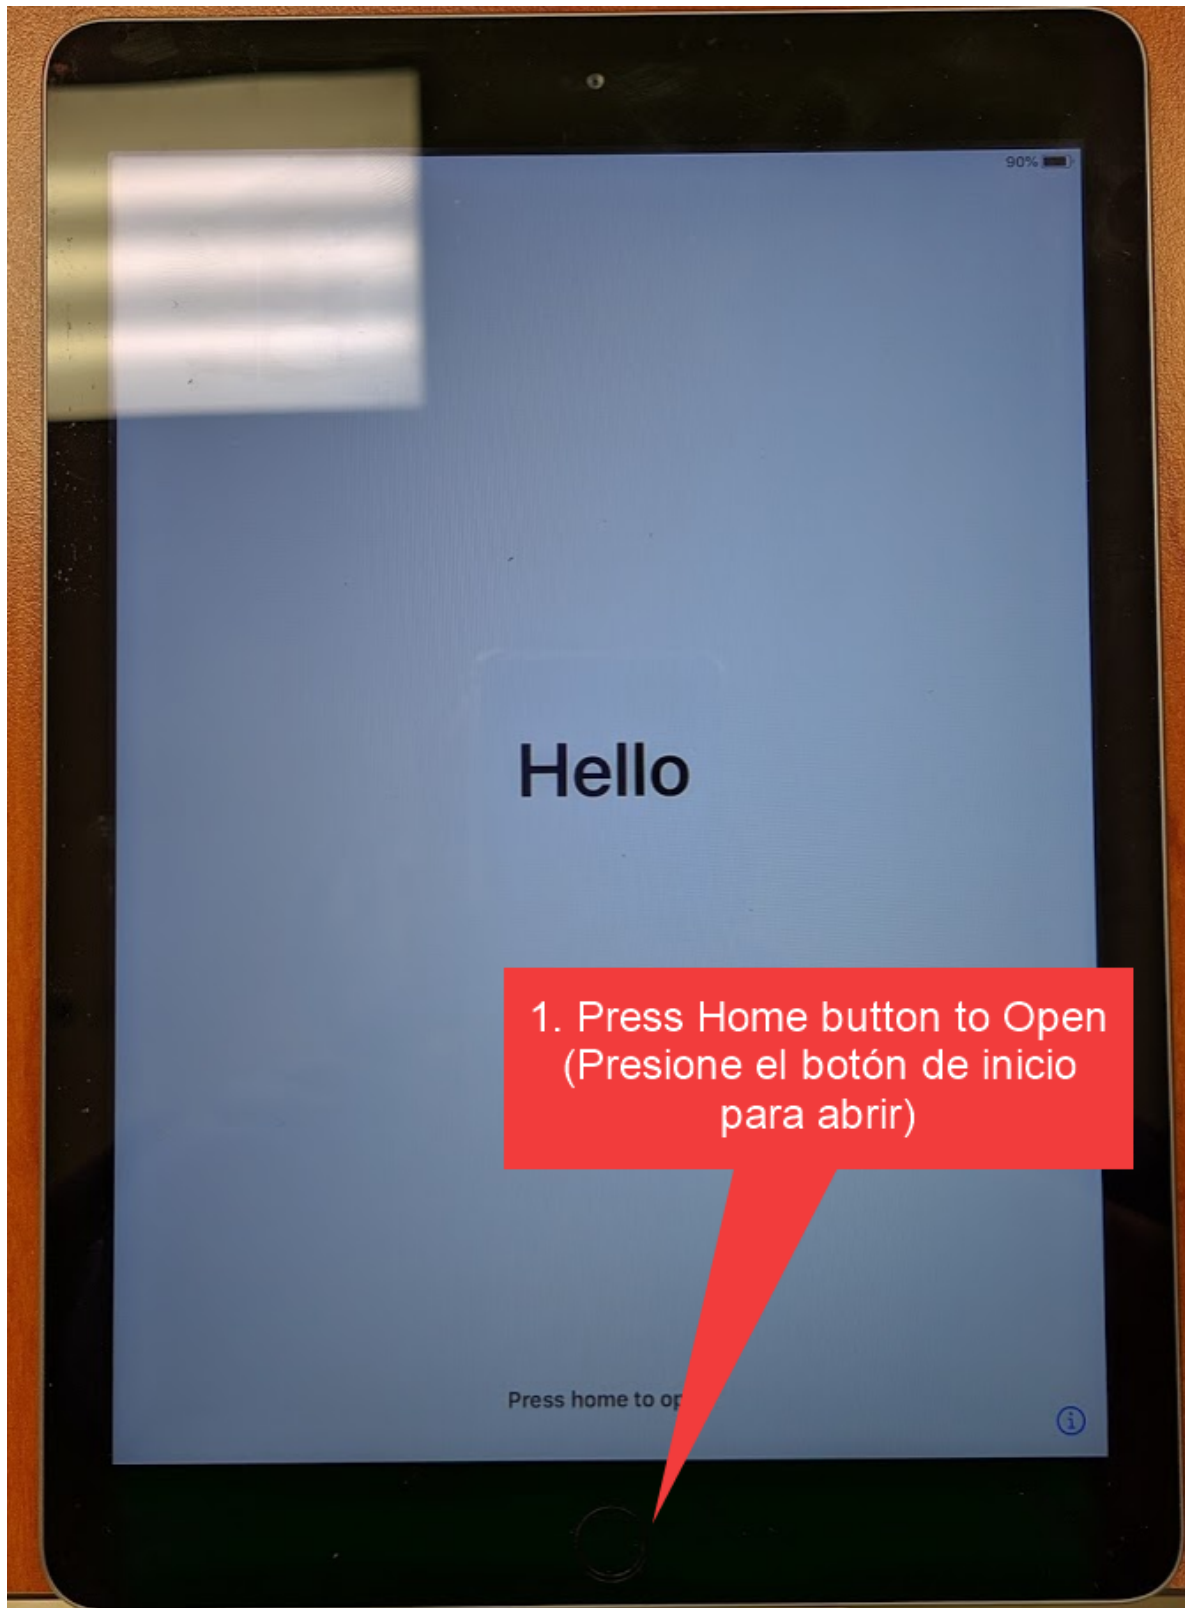

U-46 iPad Setup

Configuración de iPad U-46

1)

U-46 iPad Setup

Configuración de iPad U-46

2)

U-46 iPad Setup
Configuración de iPad U-46

3)

Configuración de iPad U-46

9)

U-46 iPad Setup
Configuración de iPad U-46

10)

The screenshot shows the 'Remote Management' setup screen on an iPad. At the top, there is a 'Back' button on the left and a 'Next' button on the right, which is circled in red. The screen displays a gear icon and the text 'Remote Management' followed by 'Please enter your credentials to authenticate your device.' Below this, there are two input fields: 'Username: u46ipad' and 'Password: kindtiger96'. A white arrow points from the 'Next' button to the 'Username' field. A large red callout box is positioned over the bottom half of the screen, containing instructions in Spanish. At the bottom, a white text box provides the enrollment credentials in English and Spanish.