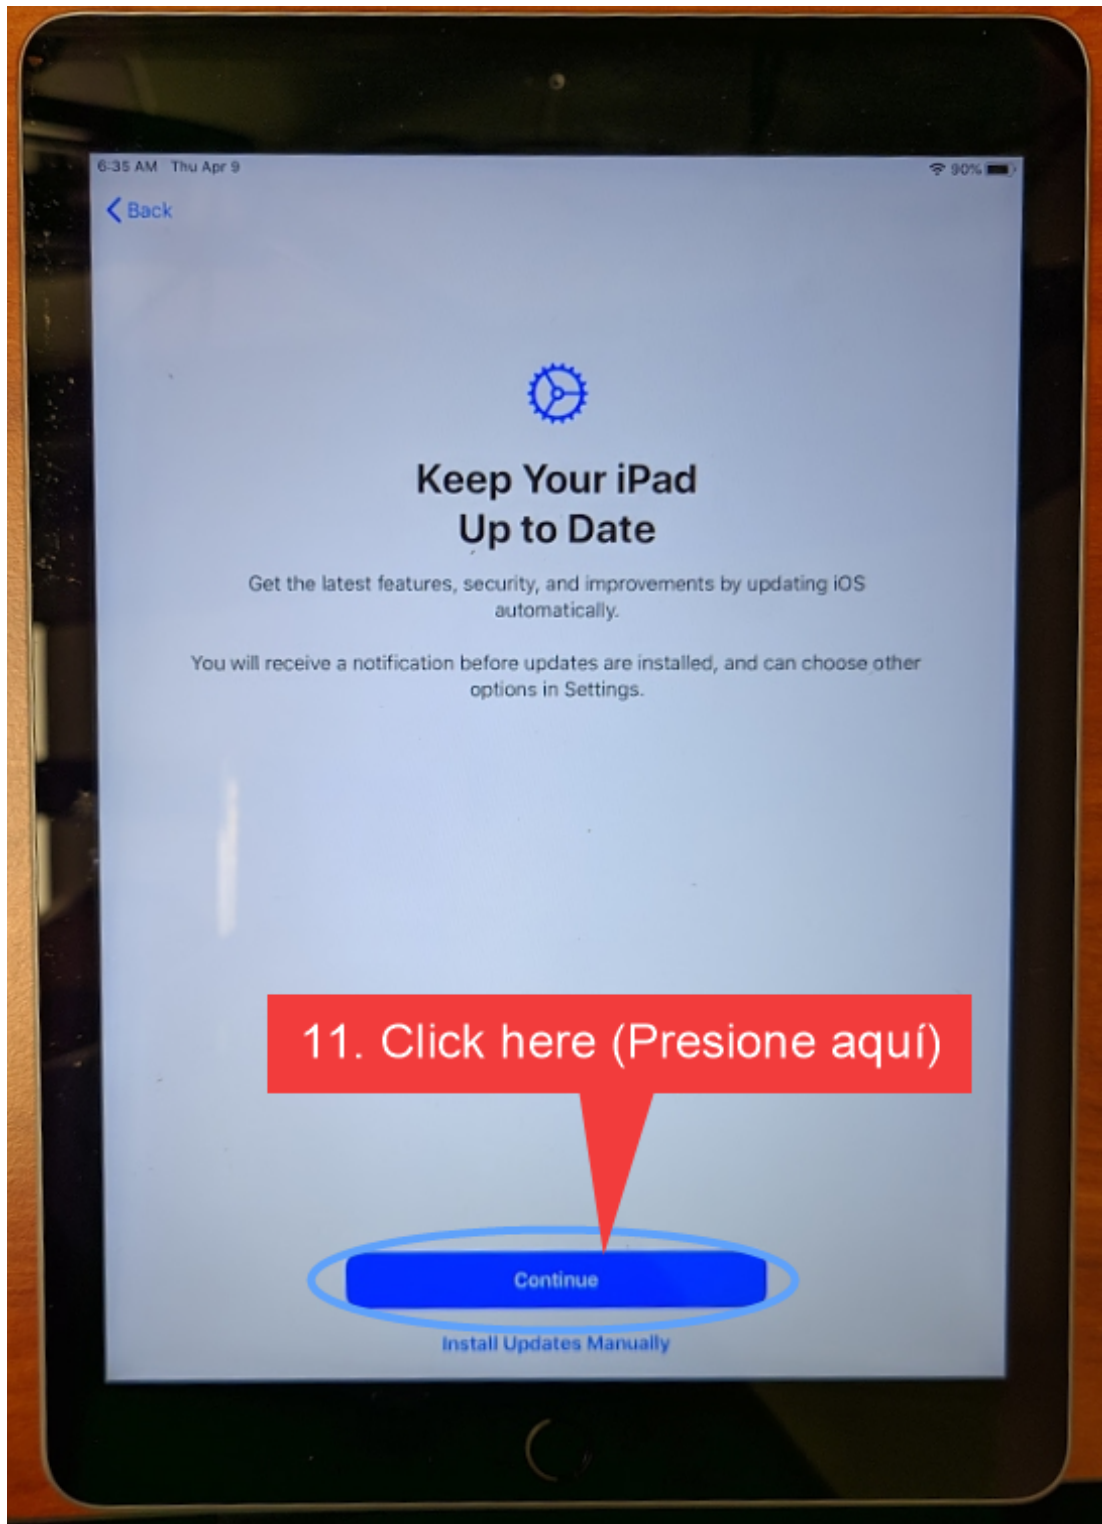

U-46 iPad Setup

Configuración de iPad U-46

11)