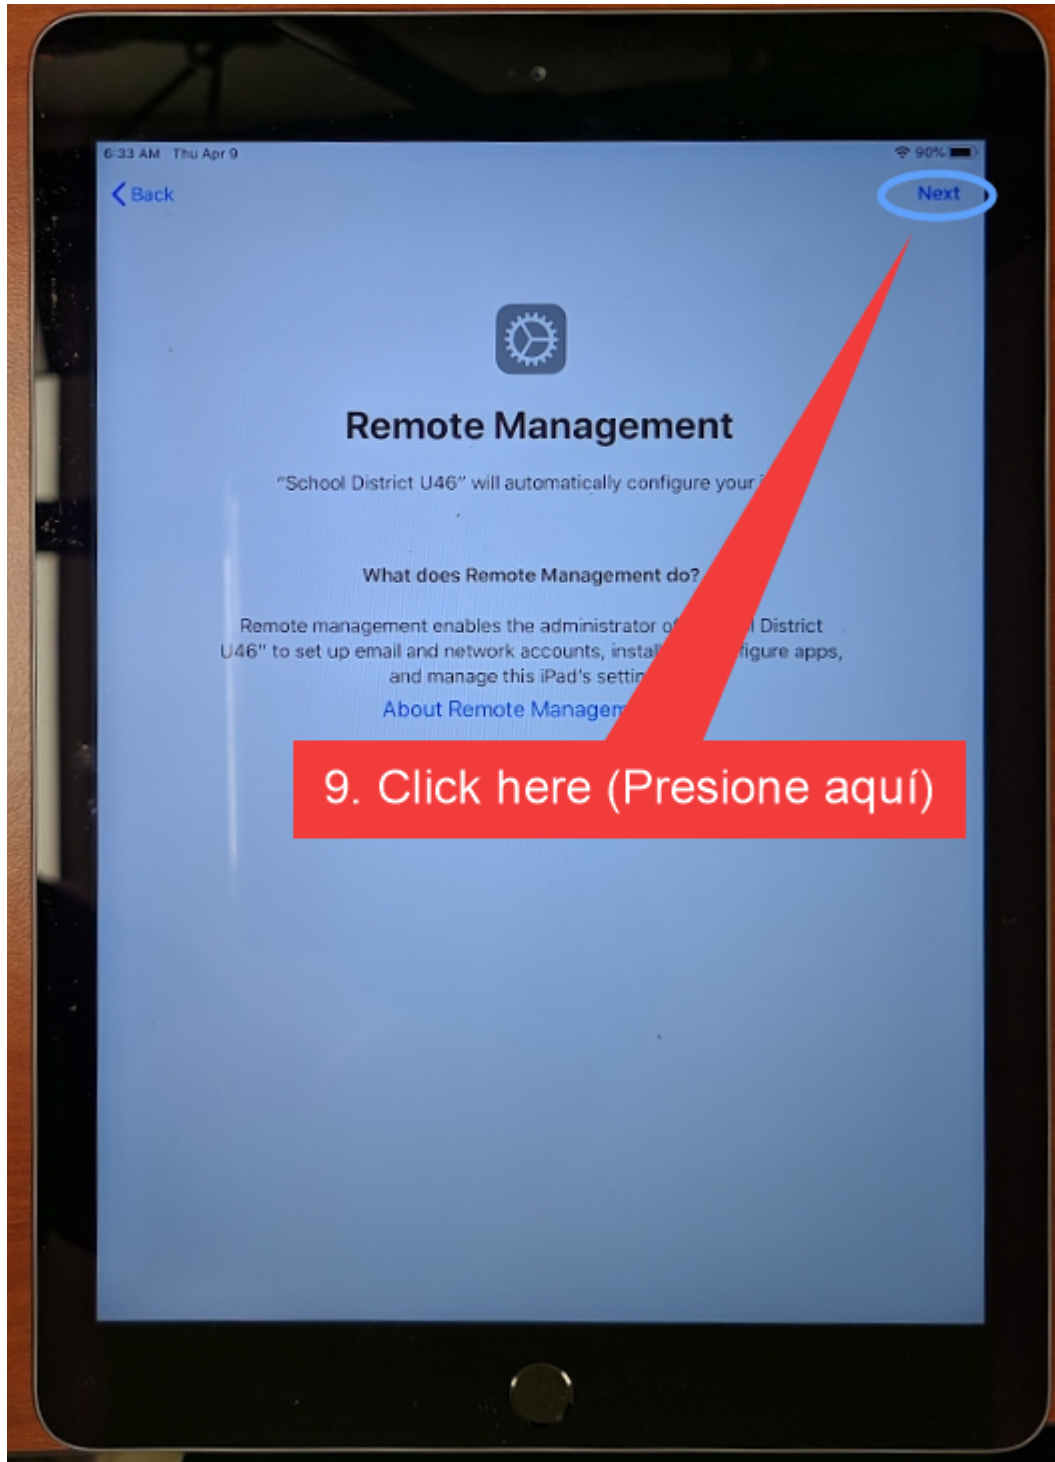

Configuración de iPad U-46

9)

U-46 iPad Setup
Configuración de iPad U-46

10)

The screenshot shows the 'Remote Management' setup screen on an iPad. At the top, there is a 'Back' button on the left and a 'Next' button on the right, which is circled in red. The screen displays a gear icon and the text 'Remote Management' followed by 'Please enter your credentials to authenticate your device.' Below this, there are two input fields: 'Username: u46ipad' and 'Password: kindtiger96'. A white arrow points from the 'Next' button to the 'Username' field. A large red callout box is positioned over the bottom half of the screen, containing instructions in Spanish. At the bottom, a white text box provides the enrollment credentials in English and Spanish.