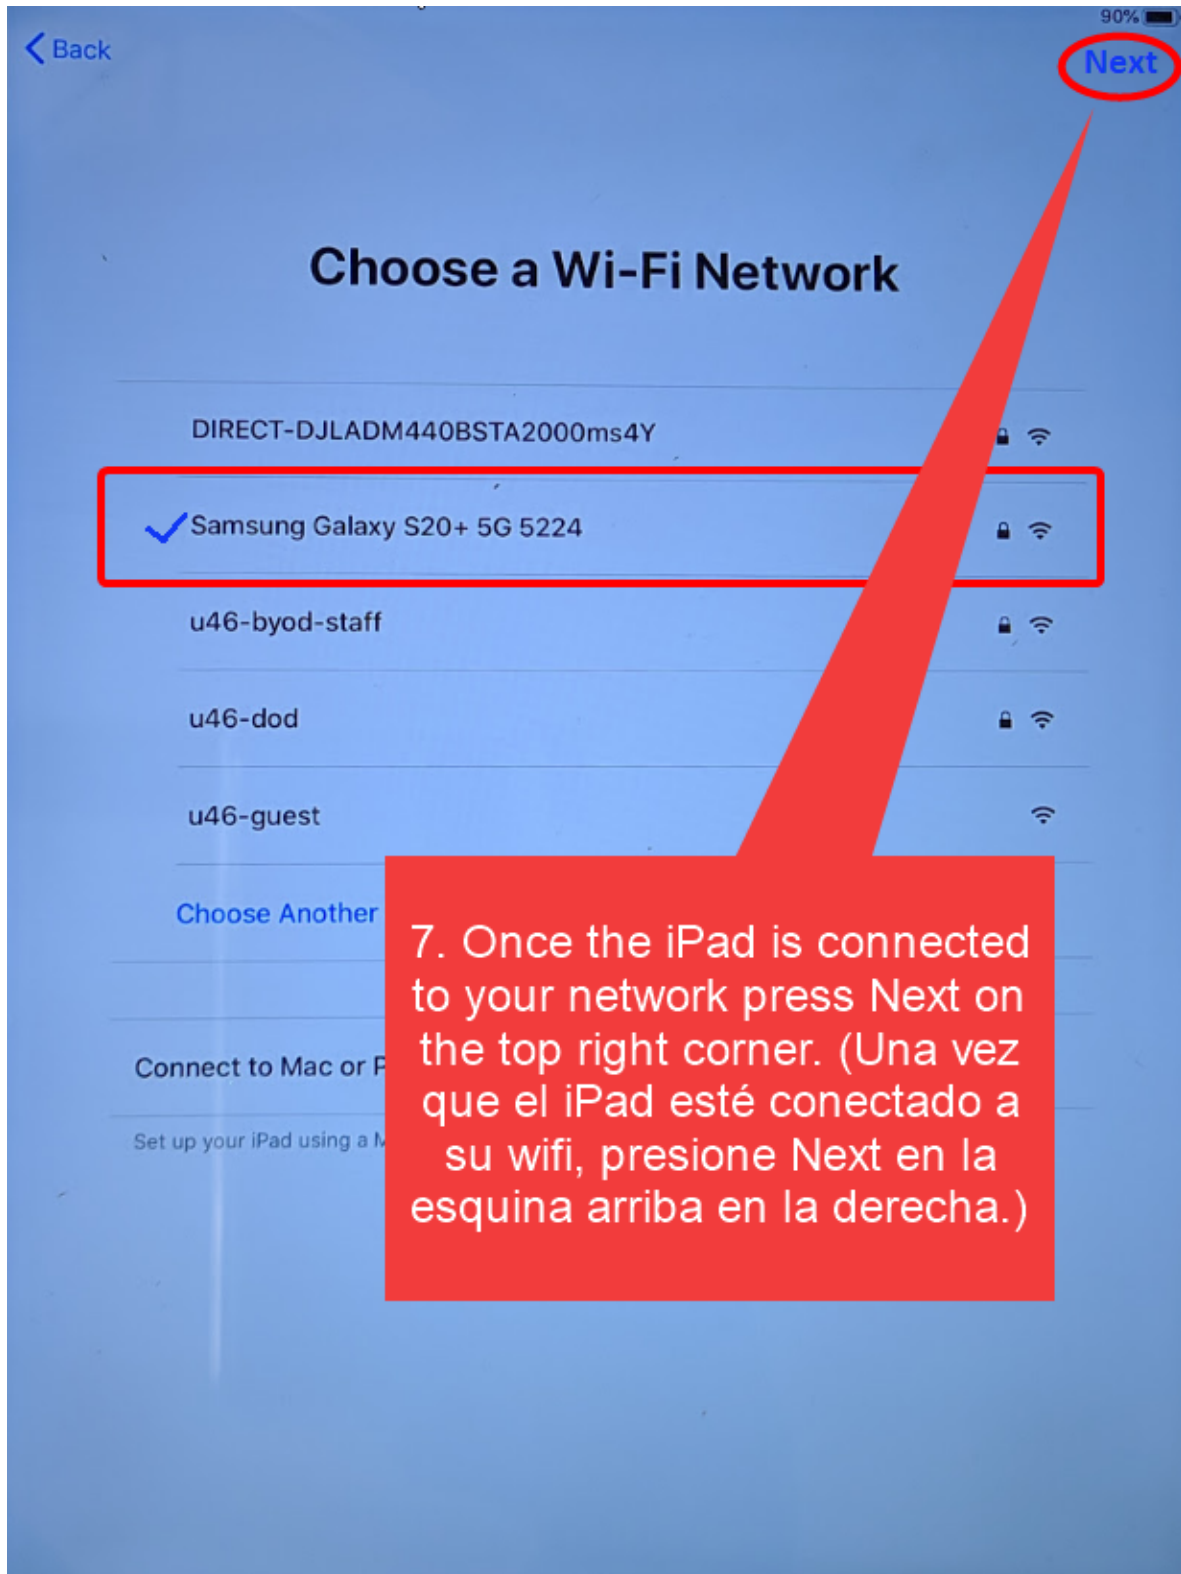

U-46 iPad Setup

Configuración de iPad U-46

7)