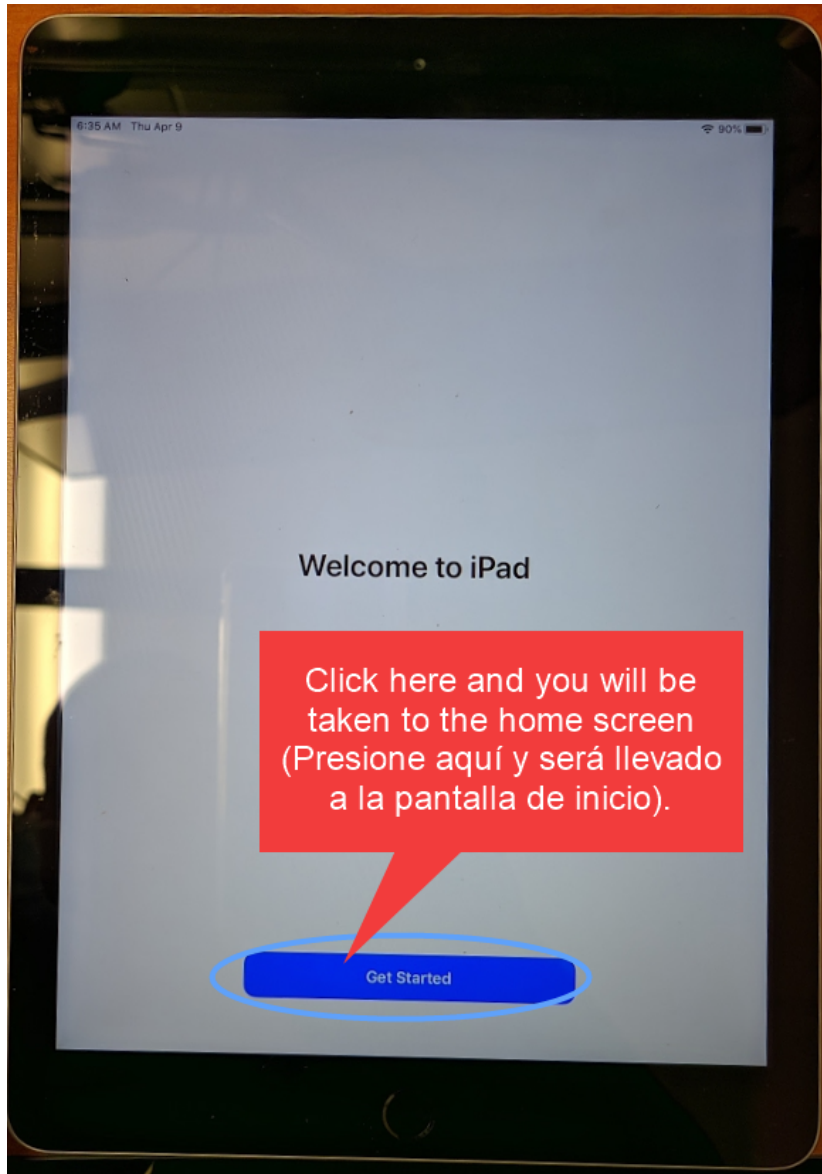

U-46 iPad Setup
Configuración de iPad U-46

12) Press the blue button all the way through until you get to the screen below (*Presione el botón azul hasta llegar a la pantalla de abajo*).

13) Please wait a few minutes while all the prescribed applications download and are installed (*Espere unos minutos mientras se instalan todas las aplicaciones prescritas.*).