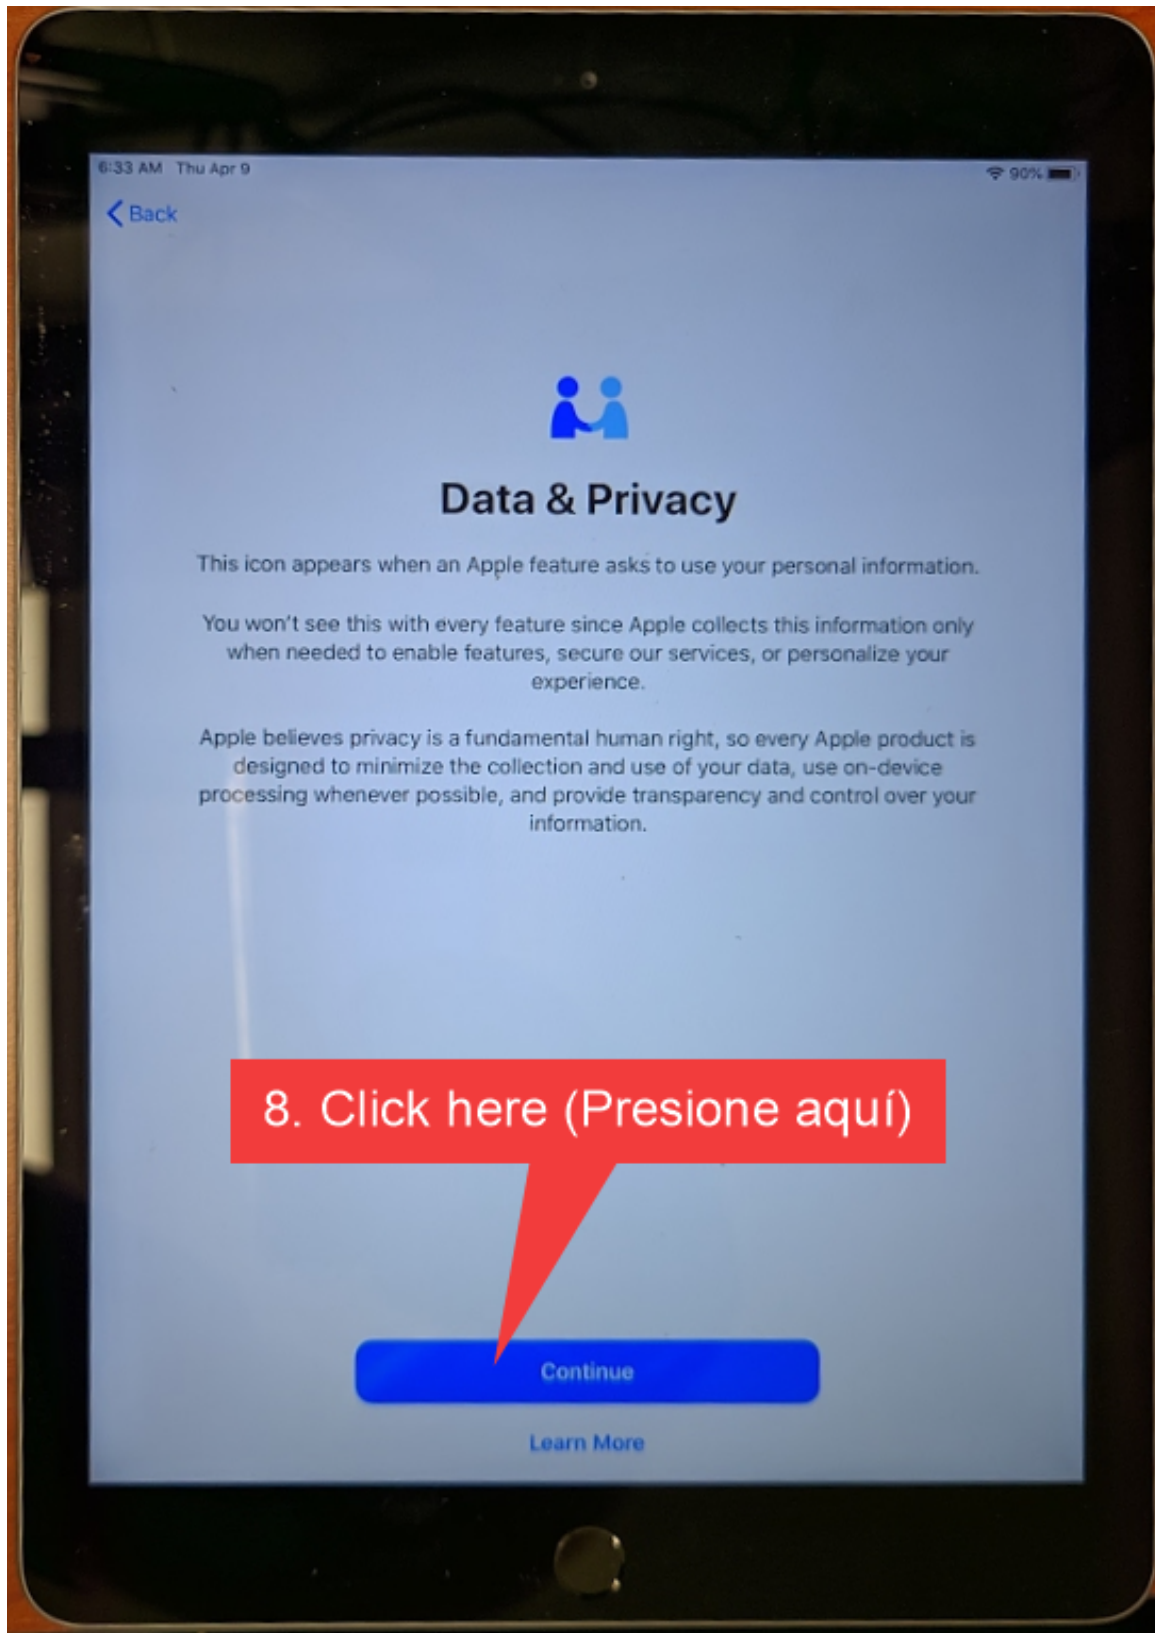

6)

U-46 iPad Setup

Configuración de iPad U-46

7)

U-46 iPad Setup

Configuración de iPad U-46

8)

U-46 iPad Setup

Configuración de iPad U-46

9)

U-46 iPad Setup
Configuración de iPad U-46

10)

The screenshot shows the 'Remote Management' setup screen on an iPad. At the top, there is a 'Back' button on the left and a 'Next' button on the right, which is circled in red. The screen displays a gear icon and the text 'Remote Management' followed by 'Please enter your credentials to authenticate your device.' Below this, there are two input fields: 'Username: u46ipad' and 'Password: kindtiger96'. A white arrow points from the 'Next' button to the 'Username' field. A large red callout box is positioned over the bottom half of the screen, containing instructions in Spanish. At the bottom, a white text box provides the enrollment credentials in English and Spanish.