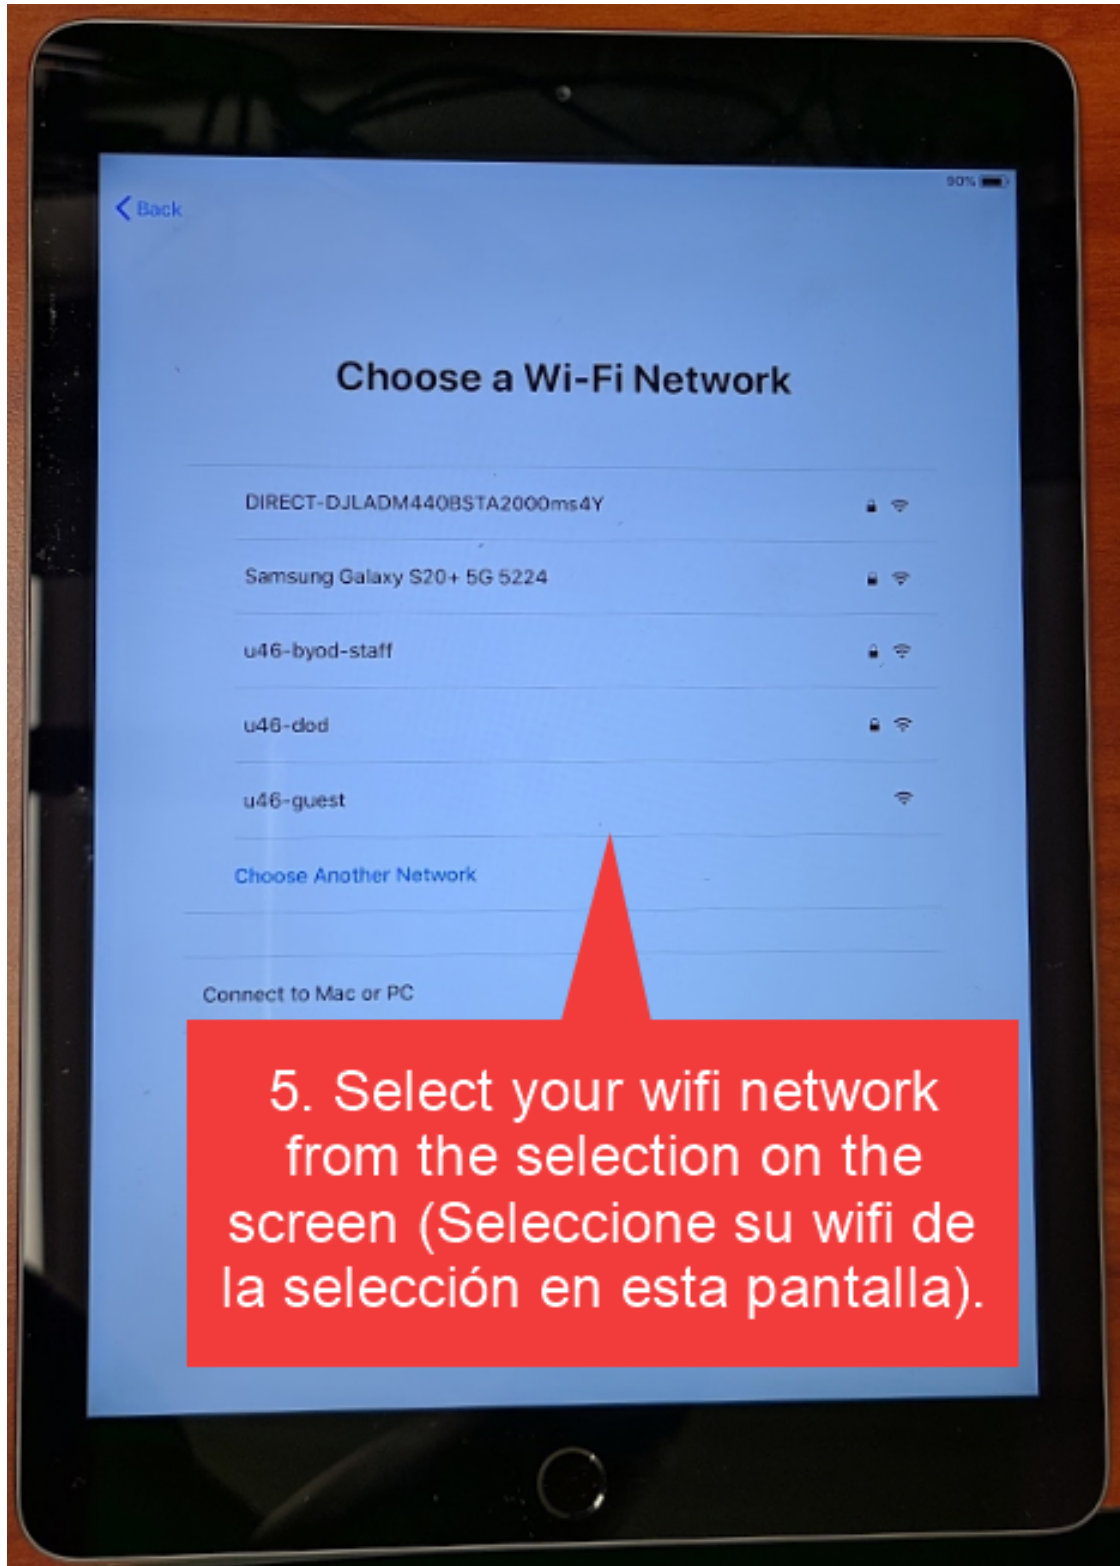

U-46 iPad Setup

Configuración de iPad U-46

5)