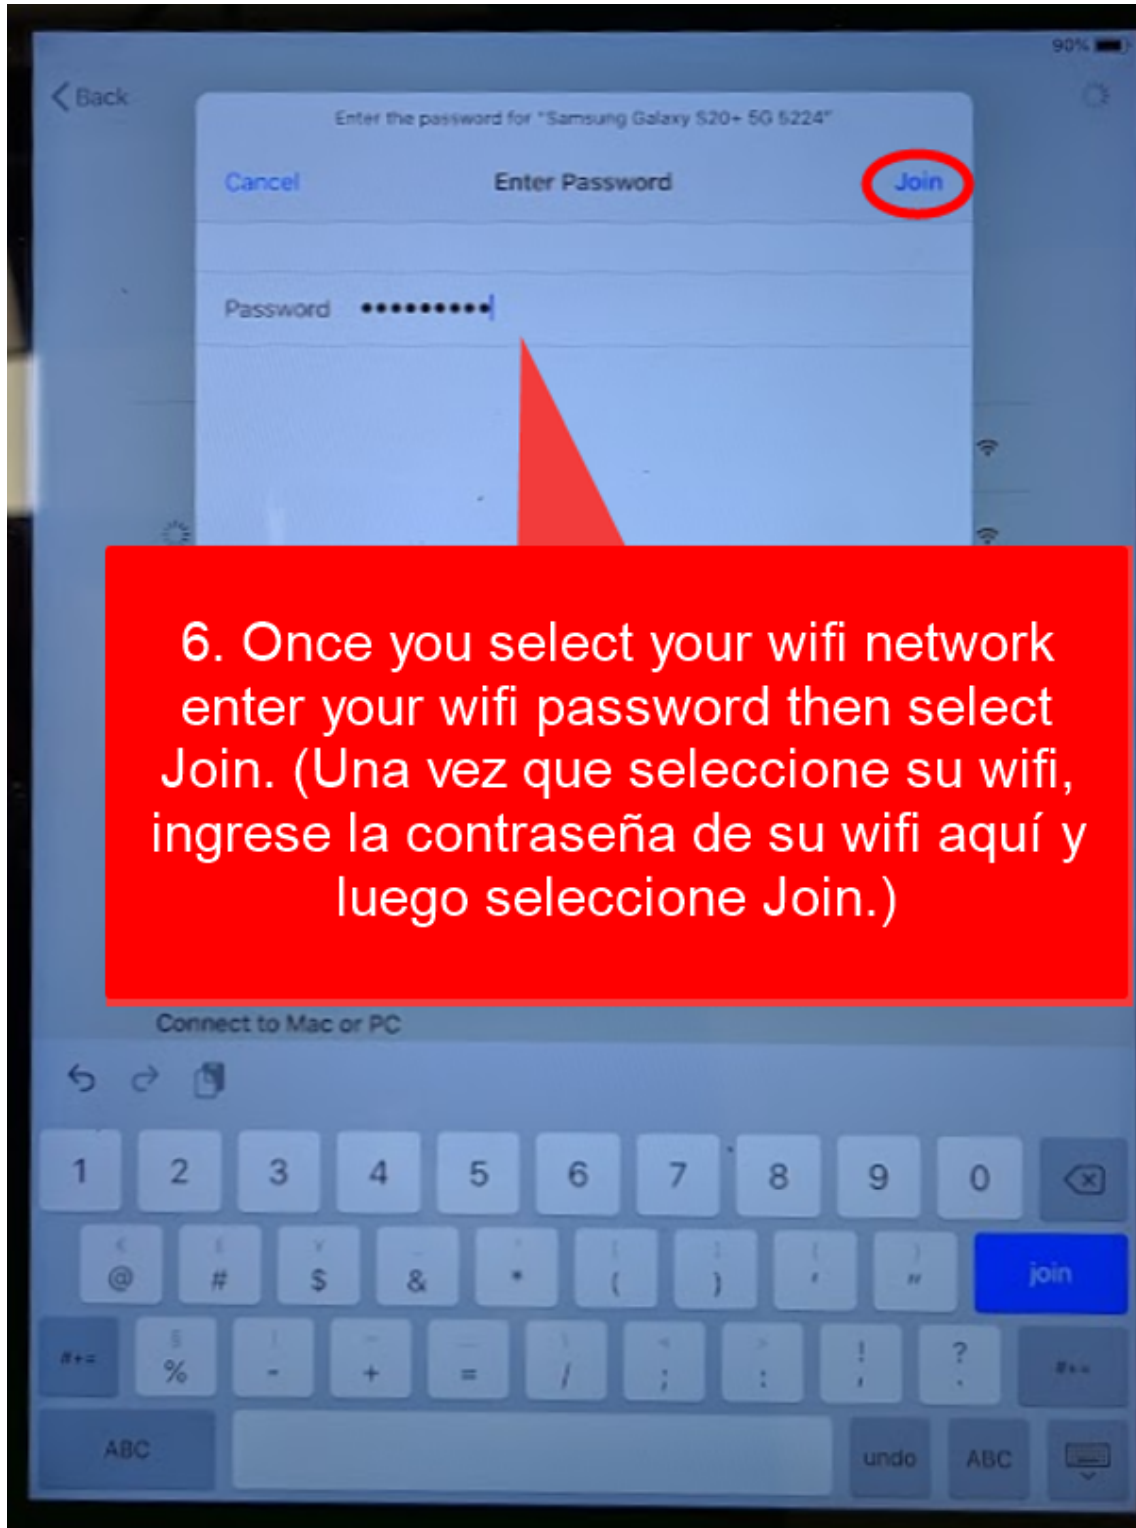

U-46 iPad Setup

Configuración de iPad U-46

6)